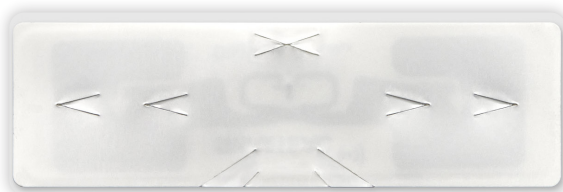

02

Detalles del producto

Frecuency	UHF (860-960 MHz)
IC type	Impinj / NXP / Higgs
EPS Memory	Depending of IC Family
Material	Polyester
Standards	ISO 18000-6C Class 1 Generation 2
Adhesive	High resistance
Size	100mm x 33mm - 3.94in x 1.3in
Temperature	-40 °C / +85 °C

03

Product features

Customizable label designed to achieve the best solution for your needs.

Printable on all standard RFID printers worldwide.

Different internal IC depending on the memory that is required.

Multiple delivery formats for greater comfort and according to need.

Headquarters

Corts Catalanes nº8, 5C
08173 - Sant Cugat.
Barcelona, Spain
www.dipolerfid.es

In the world

Spain: +34 936 756 273
France: +33 1 85 65 81 50
USA: 203-219-4889
dipole@dipole.es

All rights reserved. Total or partial reproduction is prohibited without the prior written consent of the copyright owner. The information presented in this document does not form part of any quotation or contract, is believed to be accurate and reliable and may be changed without notice.